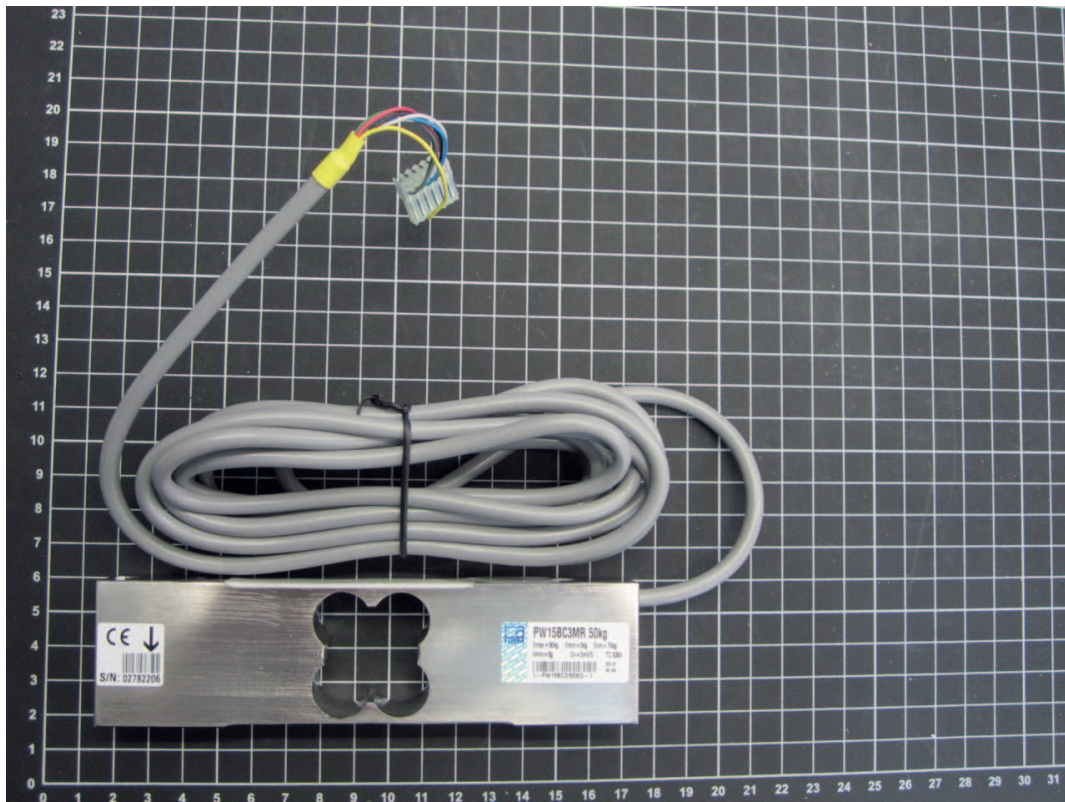

# KERN RSFB-1004

Date: 29.01.2025

ENGLISH

Load cell

## DESCRIPTION

Load cell RSFB-1004

### Article codes, product groups & Status information

Model article-code	RSFB-1004
Model-Serie	SFB
Assortment	KERN
Product Type	Industrial scales
Product group	Platform scales
Product usage type	Spare part
EAN code (Model)	4045761146747
Planned start date	unbestimmt-1HJ
Customs tariff number	84239010