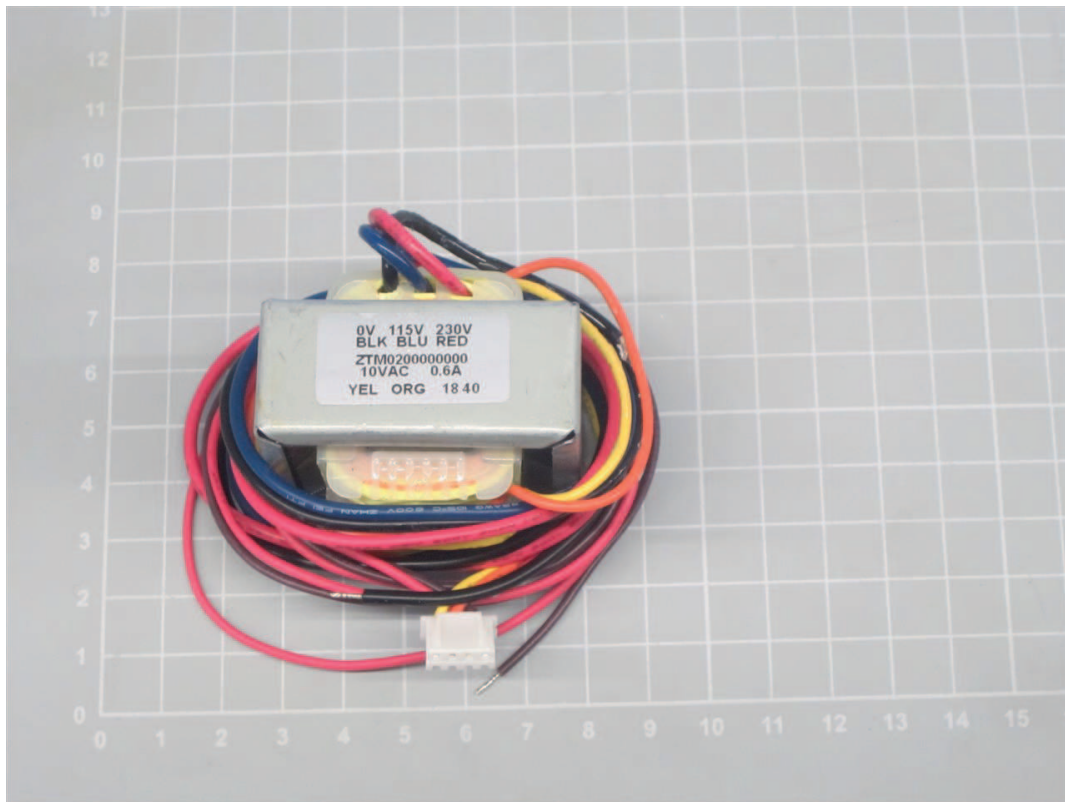

# KERN RKXS-500 1

Date: 28.01.2025

ENGLISH

Transformer

## DESCRIPTION

Transformer RKXS-5001

### Article codes, product groups & Status information

Model article-code	RKXS-5001
Model-Serie	KXS-TM
Assortment	KERN
Product Type	Industrial scales
Product group	Display devices
Product usage type	Spare part
EAN code (Model)	4045761205505
Planned start date	unbestimmt-1HJ
Customs tariff number	84239010