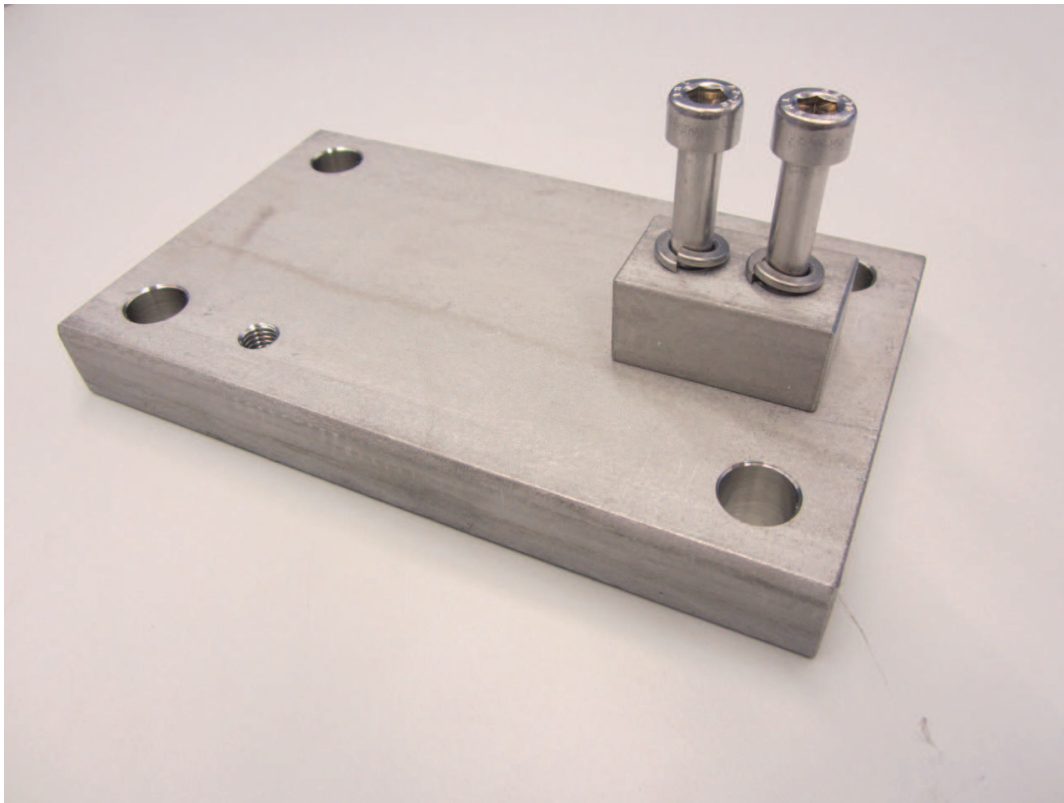

SAUTER CE RQ359 1 1

Date: 29.01.2025

ENGLISH

Base plate Stainless steel

CONTACT

 Address

KERN & SOHN GmbH
Ziegelei 1
72336 Balingen
Germany

 Phone and fax

Phone : +49 - [0] 7433 - 9933 - 0
Fax : +49 - [0] 7433 - 9933 - 149

 Internet

Email : info@kern-sohn.com
Web : www.kern-sohn.com

DESCRIPTION

Base plate CE RQ35911

SPECIFICATION

Article codes, product groups & Status information

Model article-code	CE RQ35911
Model-Serie	CE
Assortment	Sauter
Product Type	Measuring cells
Product group	Accessories
Product usage type	Accessories/DL
EAN code (Model)	4045761221932
Planned start date	2019-1HJ
Customs tariff number	84239010
Discontinued model	yes