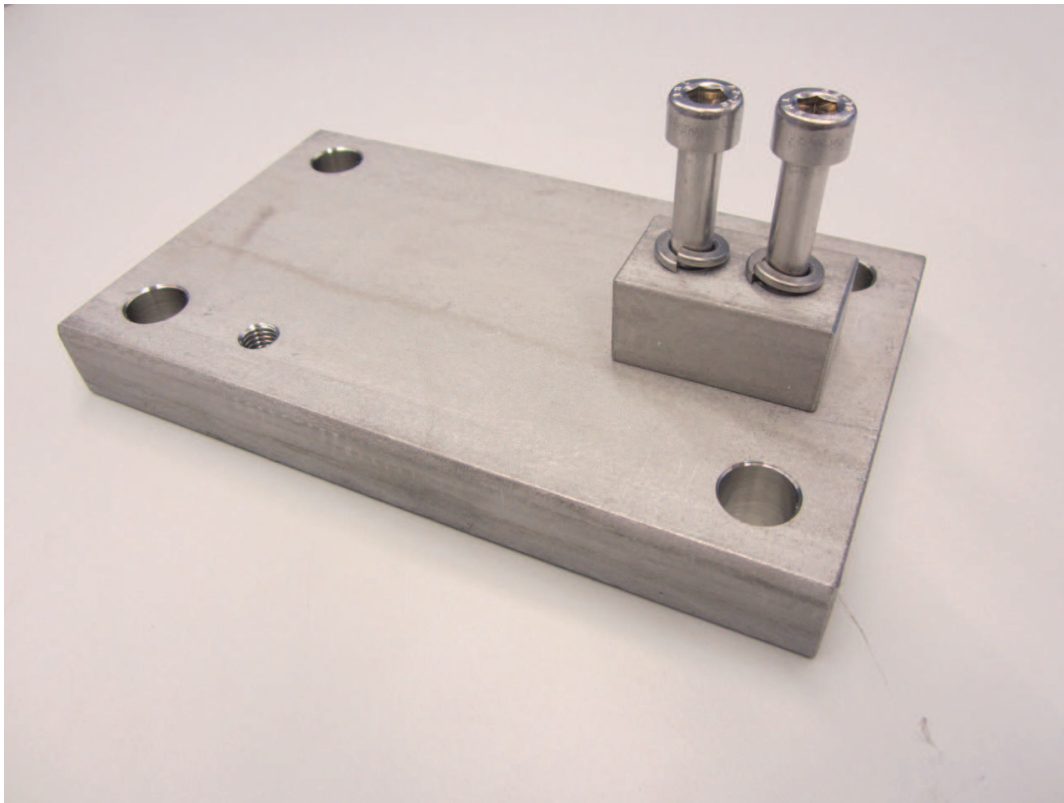

SAUTER CE RQ30903

Date: 29.01.2025

ENGLISH

Base plate Stainless steel

CONTACT

 Address

KERN & SOHN GmbH
Ziegelei 1
72336 Balingen
Germany

 Phone and fax

Phone : +49 - [0] 7433 - 9933 - 0
Fax : +49 - [0] 7433 - 9933 - 149

 Internet

Email : info@kern-sohn.com
Web : www.kern-sohn.com

DESCRIPTION

Base plate CE RQ30903

SPECIFICATION

Article codes, product groups & Status information

Model article-code	CE RQ30903
Model-Serie	CE
Assortment	Sauter
Product Type	Measuring cells
Product group	Accessories
Product usage type	Accessories/DL
EAN code (Model)	4045761221864
Planned start date	2019-1HJ
Customs tariff number	84239010
Discontinued model	yes