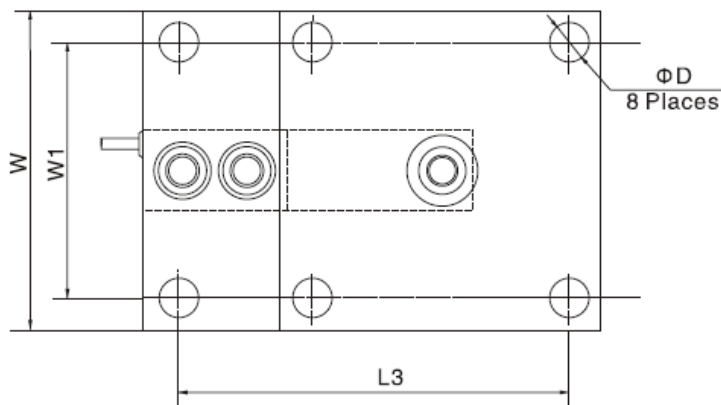

PROFESSIONAL MEASURING

SAUTER CE P4022

V. 1.0 03/2021

Datasheet Adjustable mounting hight

1 Dimensions

Dimension Capacity	L	L1	L2	L3	H	H1	H2	H3	W	W1	ØD
0.5t – 2t	180.9	127	101.6	152.4	100-120	18	18	6.1	127	101.6	16
2.5t – 5t	215.9	127	101.6	177.8	130-150	26	26	6.1	127	101.6	16
10t	285.8	177.8	127	235	195-215	38	38	6.1	177.8	127	21