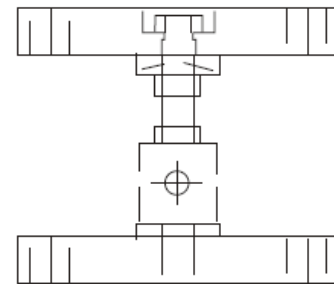

PROFESSIONAL MEASURING

SAUTER CE P4022

V. 1.0 03/2021

Datasheet Adjustable mounting hight

1 Dimensions

Dimension Capacity	L	L1	L2	L3	H	H1	H2	H3	W	W1	ØD
0.5t – 2t	180.9	127	101.6	152.4	100-120	18	18	6.1	127	101.6	16
2.5t – 5t	215.9	127	101.6	177.8	130-150	26	26	6.1	127	101.6	16
10t	285.8	177.8	127	235	195-215	38	38	6.1	177.8	127	21