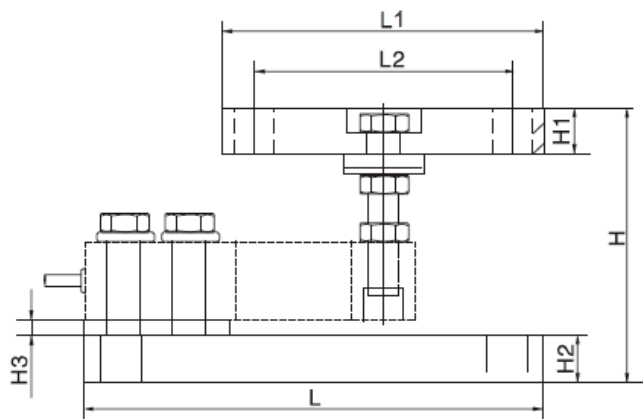

PROFESSIONAL MEASURING

SAUTER CE P4022

V. 1.0 03/2021

Datasheet Adjustable mounting hight

1 Dimensions

Dimension Capacity	L	L1	L2	L3	H	H1	H2	H3	W	W1	ØD
0.5t – 2t	180.9	127	101.6	152.4	100-120	18	18	6.1	127	101.6	16
2.5t – 5t	215.9	127	101.6	177.8	130-150	26	26	6.1	127	101.6	16
10t	285.8	177.8	127	235	195-215	38	38	6.1	177.8	127	21