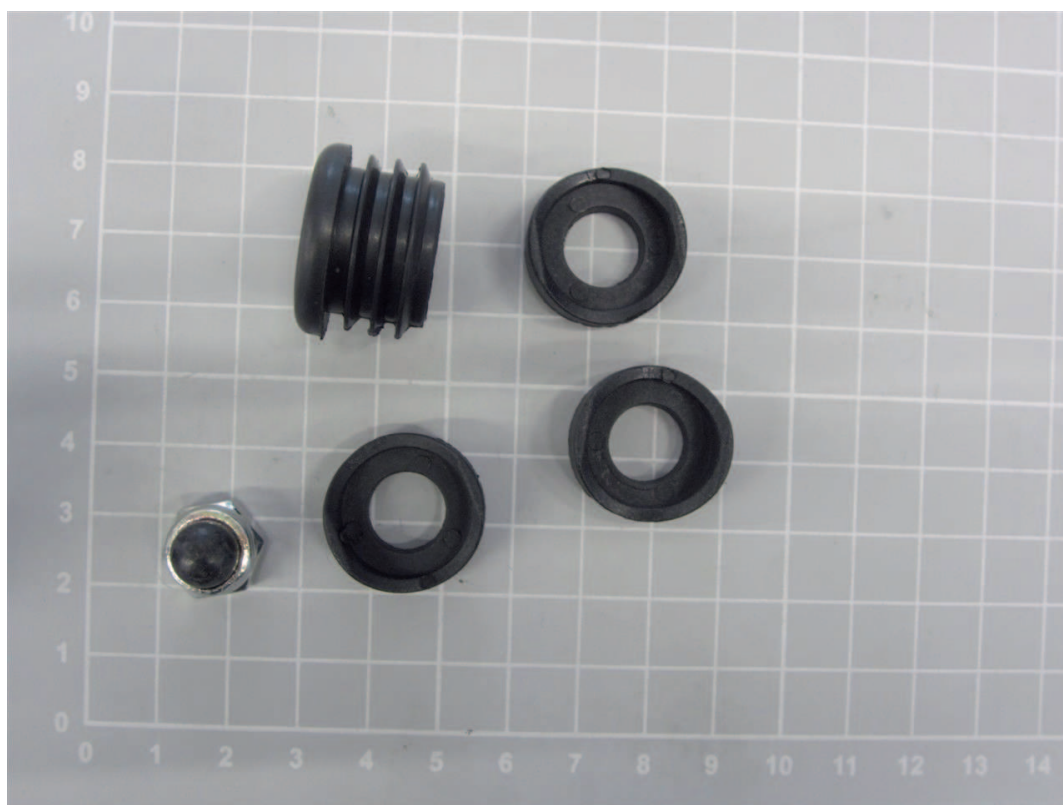

KERN RMCC-9010

Date: 29.01.2025

ENGLISH

Handrail assembly kit

CONTACT

Address

KERN & SOHN GmbH
Ziegelei 1
72336 Balingen
Germany

Phone and fax

Phone : +49 - [0] 7433 - 9933 - 0
Fax : +49 - [0] 7433 - 9933 - 149

Internet

Email : info@kern-sohn.com
Web : www.kern-sohn.com