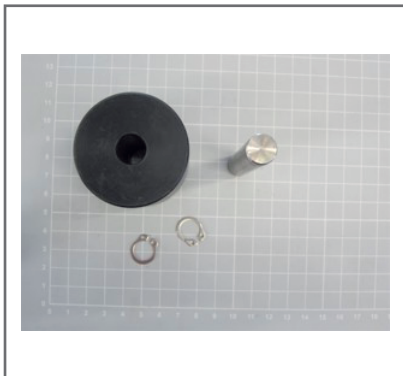

PRODUCT SHOWCASE

DESCRIPTION

Transport roller RUFN-8001

SPECIFICATION

Article codes, product groups & Status information

Model article-code	RUFN-8001
Model-Serie	UFN
Assortment	KERN
Product Type	Industrial scales
Product group	Pallet scales
Product usage type	Spare part
EAN code (Model)	4045761158368
Planned start date	unbestimmt-1HJ
Customs tariff number	84239010

Gross weight	0.15 kg
Net weight	0.15 kg
Shipping method	Parcel service
Packaging component - by weight - plastics	0 g
Delivery time	1 d

Technical data - Primary

Net weight	0.145 kg

Technical data - Packing & Shipping