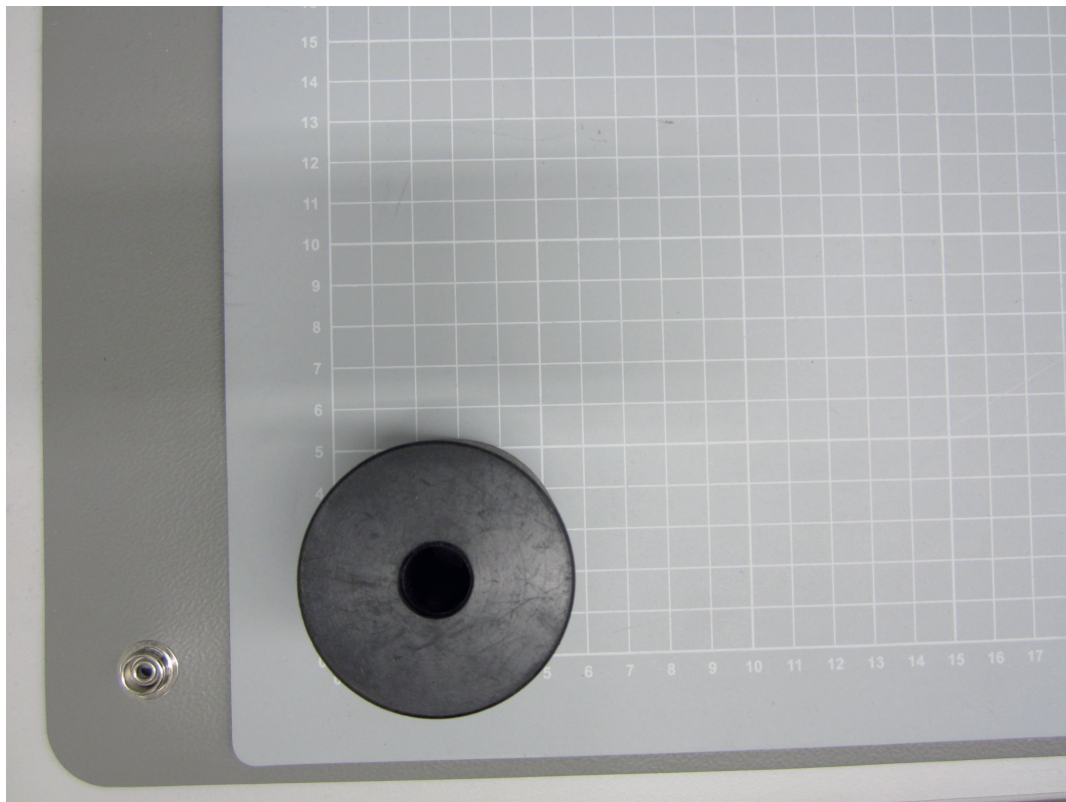

KERN RUFN-800 1

Date: 28.01.2025

ENGLISH

Transport roller

CONTACT

Address

KERN & SOHN GmbH
Ziegelei 1
72336 Balingen
Germany

Phone and fax

Phone : +49 - [0] 7433 - 9933 - 0
Fax : +49 - [0] 7433 - 9933 - 149

Internet

Email : info@kern-sohn.com
Web : www.kern-sohn.com