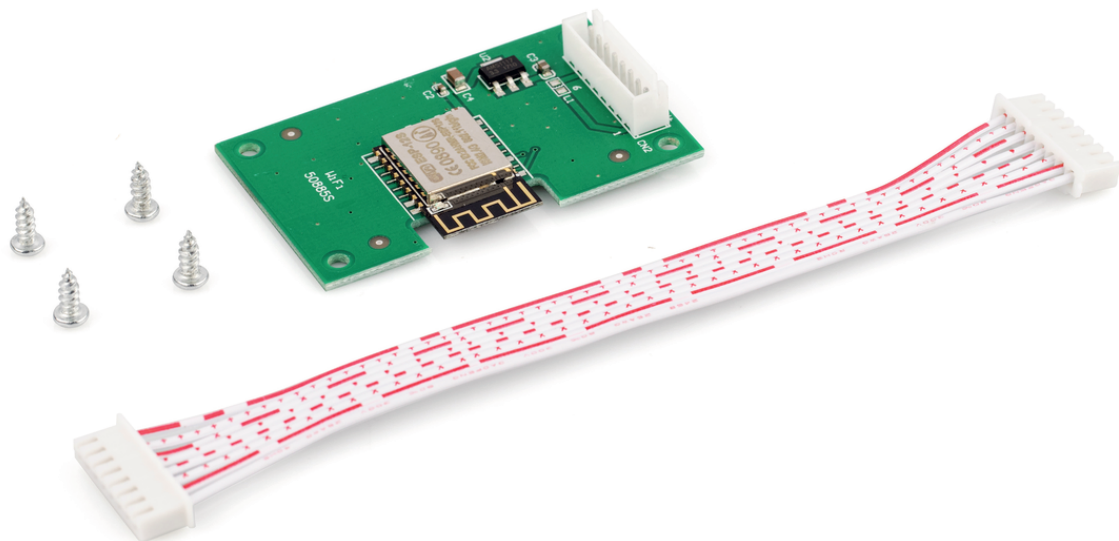

PRODUCT BROCHURE

KERN KIB-A10

Date: 17.03.2025

ENGLISH

WiFi interface for wireless connection to networks and WiFi-enabled devices, such as tablets, laptops or Smartphones, must be ordered at time of purchase, not in conjunction with verification

Model article-code	KIB-A10
Model-Serie	KIB
Assortment	KERN
Product Type	Industrial scales
Product group	Display devices
Product usage type	Accessories/DL
EAN code (Model)	404576 1207684
Customs tariff number	84239010

Technical data - Primary

Net weight	0.016 kg
------------	----------

Technical data - Measuring system

Linearity	
-----------	--

Technical data - Environmental conditions

Maximum operating temperature	60 °C
Minimum ambient temperature	-20 °C