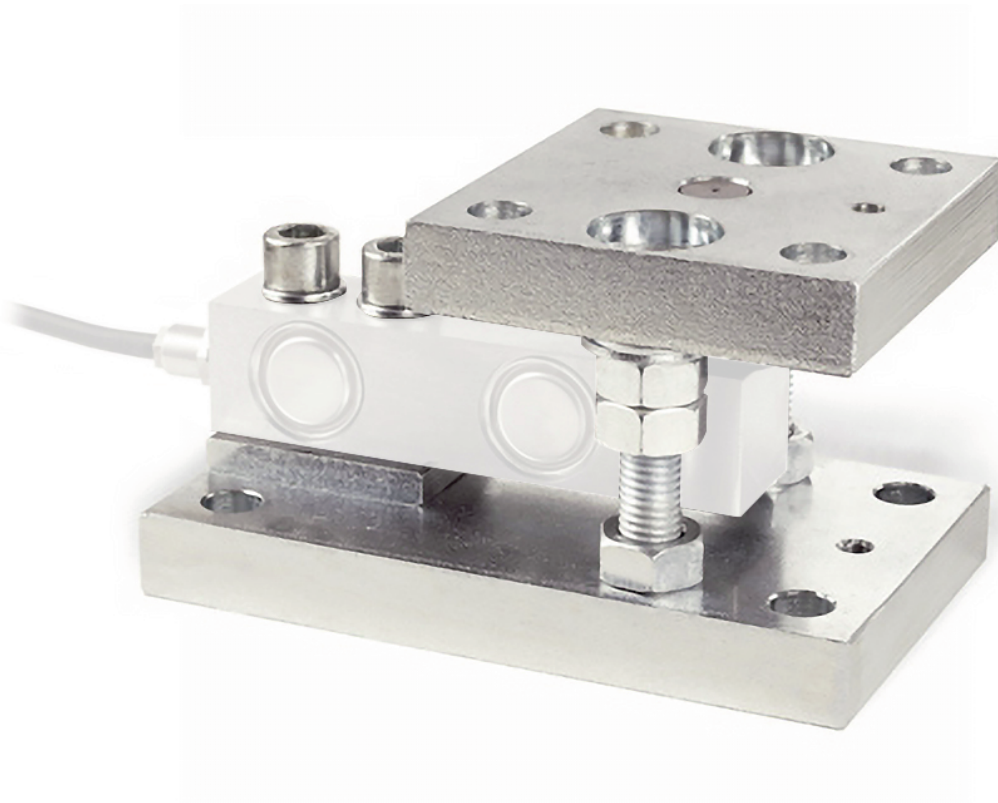

SAUTER CE RQ35902

Date: 29.01.2025

ENGLISH

Bearing, steel, stainless, suitable for CT

CONTACT

 Address

KERN & SOHN GmbH
Ziegelei 1
72336 Balingen
Germany

 Phone and fax

Phone : +49 - [0] 7433 - 9933 - 0
Fax : +49 - [0] 7433 - 9933 - 149

 Internet

Email : info@kern-sohn.com
Web : www.kern-sohn.com

DESCRIPTION

load corner CE RQ35902

SPECIFICATION

Article codes, product groups & Status information

Model article-code	CE RQ35902
Model-Serie	CE
Assortment	Sauter
Product Type	Measuring cells
Product group	Accessories
Product usage type	Accessories/DL
EAN code (Model)	4045761221895
Planned start date	2019-1HJ
Customs tariff number	84239010
Discontinued model	yes